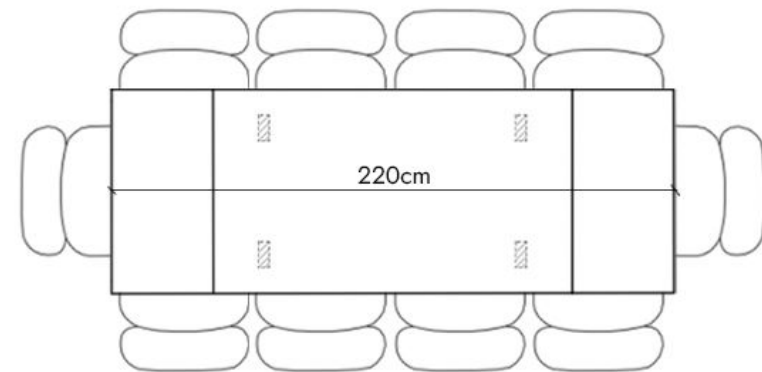

### The Eva Dining Table 120cm

The seating arrangements below the chair width of 52 cm

Leg placement specifications for a non - extendable table

4 Seater

Leg placement specifications for an extendable table

# The Eva Dining Table 140cm

The seating arrangements below the chair width of 52 cm

Leg placement specifications for a non - extendable table

6 Seater

Leg placement specifications for an extendable table

Extension Leaf: +80cm (2x40cm) (+4 Seats)

10 Seater

# The Eva Dining Table 160cm

The seating arrangements below the chair width of 52 cm

Leg placement specifications for a non - extendable table

6 Seater

Leg placement specifications for an extendable table