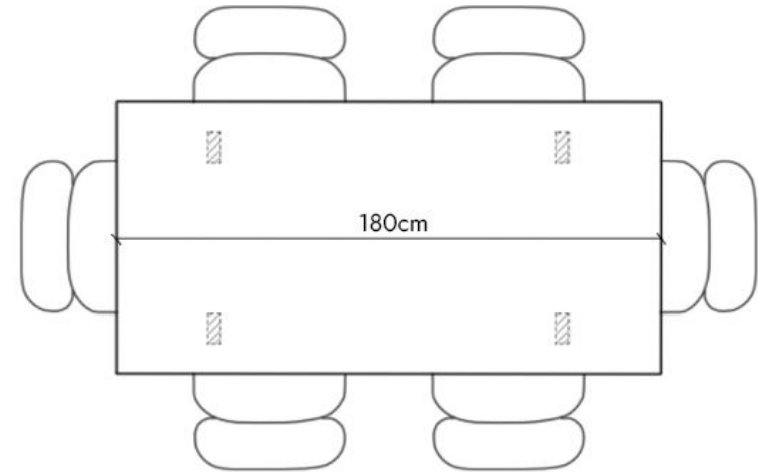

# The Eva Dining Table 140cm

The seating arrangements below the chair width of 52 cm

Leg placement specifications for a non - extendable table

6 Seater

Leg placement specifications for an extendable table

# The Eva Dining Table 160cm

The seating arrangements below the chair width of 52 cm

Leg placement specifications for a non - extendable table

6 Seater

Leg placement specifications for an extendable table

Extension Leaf: +80cm (2x40cm) (+4 Seats)

10 Seater

# The Eva Dining Table 180cm

The seating arrangements below the chair width of 52 cm

STOHOME®

Leg placement specifications for a non - extendable table

6 Seater

Leg placement specifications for an extendable table