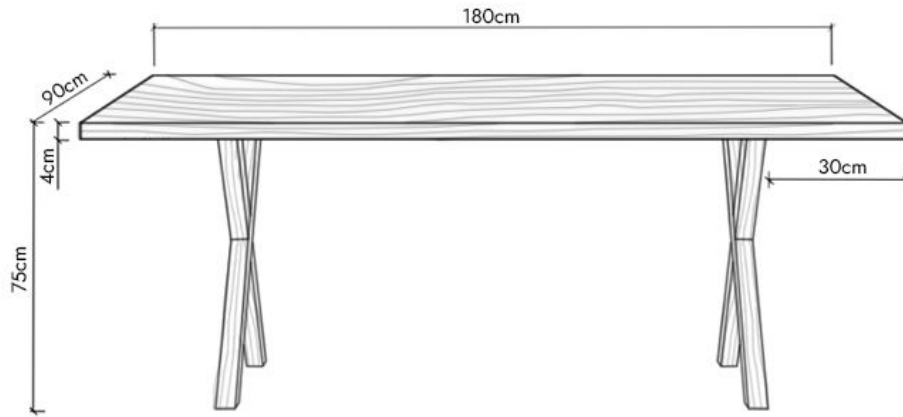

# The Eva Dining Table 160cm

The seating arrangements below the chair width of 52 cm

Leg placement specifications for a non - extendable table

6 Seater

Leg placement specifications for an extendable table

Extension Leaf: +80cm (2x40cm) (+4 Seats)

10 Seater

# The Eva Dining Table 180cm

The seating arrangements below the chair width of 52 cm

STOHOME®

Leg placement specifications for a non - extendable table

6 Seater

Leg placement specifications for an extendable table