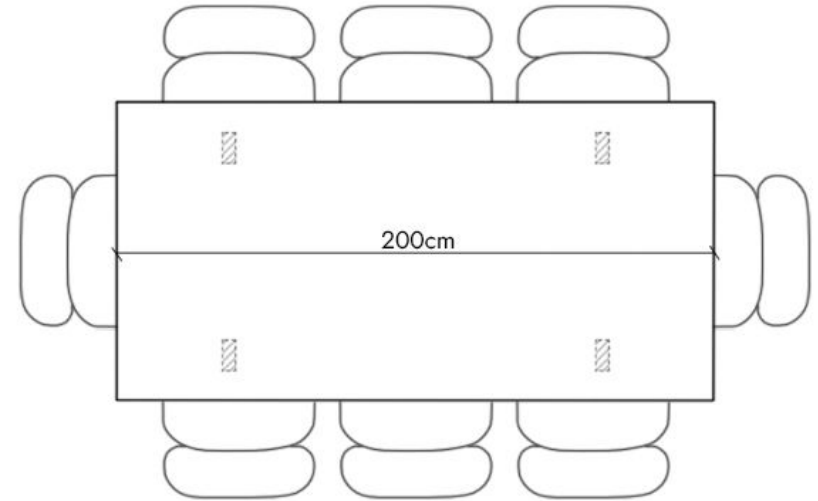

# The Eva Dining Table 160cm

The seating arrangements below the chair width of 52 cm

Leg placement specifications for a non - extendable table

6 Seater

Leg placement specifications for an extendable table

# The Eva Dining Table 180cm

The seating arrangements below the chair width of 52 cm

STOHOME®

Leg placement specifications for a non - extendable table

6 Seater

Leg placement specifications for an extendable table

Extension Leaf: +80cm (2x40cm) (+4 Seats)

10 Seater

# The Eva Dining Table 200cm

The seating arrangements below the chair width of 52 cm

STOHOME®

Leg placement specifications for a non - extendable table

8 Seater

Leg placement specifications for an extendable table