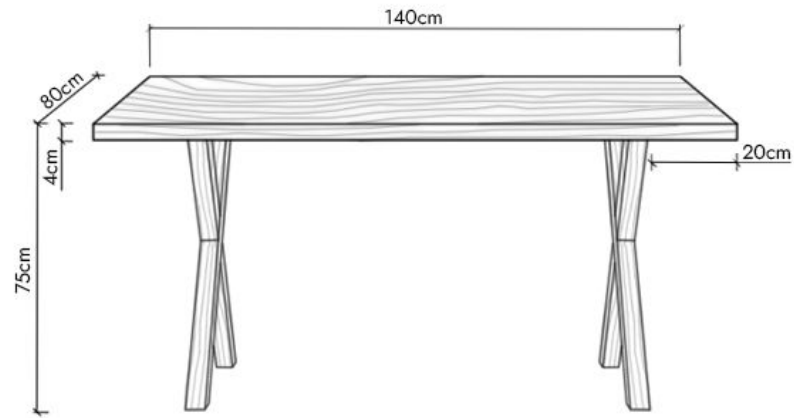

### The Eva Dining Table 120cm

The seating arrangements below the chair width of 52 cm

Leg placement specifications for a non - extendable table

4 Seater

Leg placement specifications for an extendable table

Extension Leaf: +80cm (2x40cm) (+4 Seats)

8 Seater

# The Eva Dining Table 140cm

The seating arrangements below the chair width of 52 cm

Leg placement specifications for a non - extendable table

6 Seater

Leg placement specifications for an extendable table

# The Eva Dining Table 160cm

The seating arrangements below the chair width of 52 cm

Leg placement specifications for a non - extendable table

6 Seater

Leg placement specifications for an extendable table