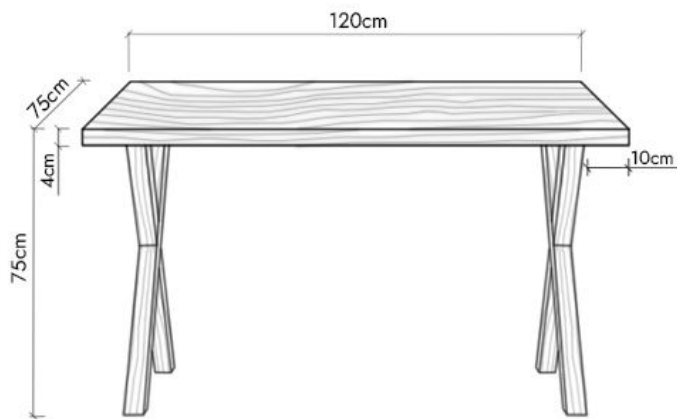

The dimensions and seating positions for the Eva table with X legs  
also apply to the version with Square legs

STOHOME®

### The Eva Dining Table 120cm

The seating arrangements below the chair width of 52 cm

Leg placement specifications for a non - extendable table

4 Seater

Leg placement specifications for an extendable table

# The Eva Dining Table 140cm

The seating arrangements below the chair width of 52 cm

Leg placement specifications for a non - extendable table

6 Seater

Leg placement specifications for an extendable table

# The Eva Dining Table 180cm

The seating arrangements below the chair width of 52 cm

STOHOME®

Leg placement specifications for a non - extendable table

6 Seater

Leg placement specifications for an extendable table