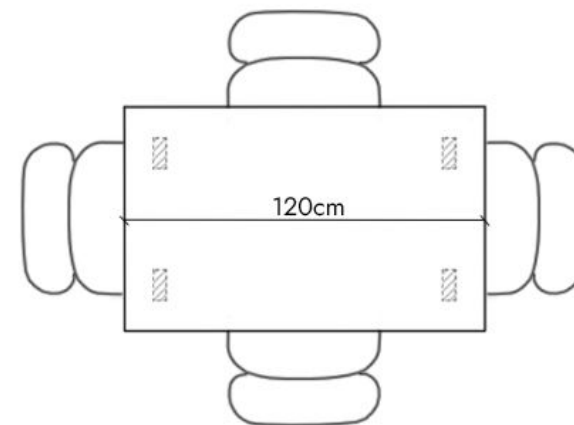

The dimensions and seating positions for the Eva table with X legs  
also apply to the version with Square legs

STOHOME®

### The Eva Dining Table 120cm

The seating arrangements below the chair width of 52 cm

Leg placement specifications for a non - extendable table

4 Seater

Leg placement specifications for an extendable table

# The Eva Dining Table 140cm

The seating arrangements below the chair width of 52 cm

Leg placement specifications for a non - extendable table

6 Seater

Leg placement specifications for an extendable table

Extension Leaf: +80cm (2x40cm) (+4 Seats)

10 Seater