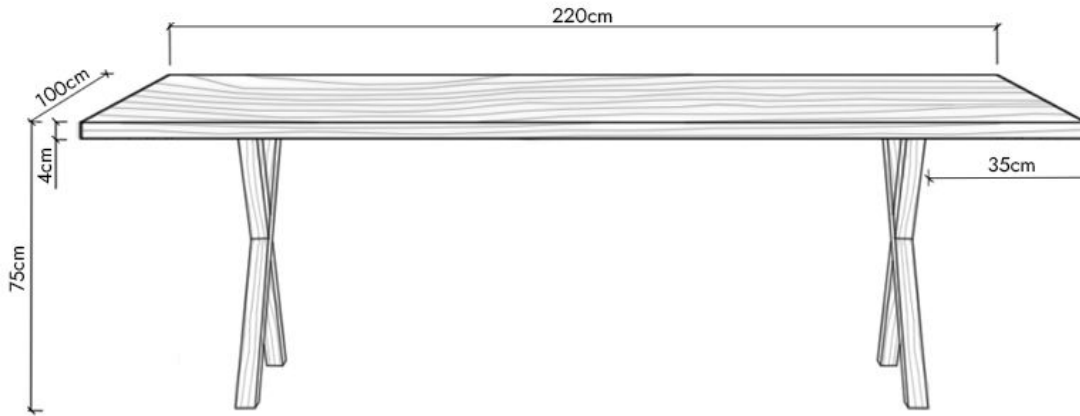

# The Eva Dining Table 200cm

The seating arrangements below the chair width of 52 cm

STOHOME®

Leg placement specifications for a non - extendable table

8 Seater

Leg placement specifications for an extendable table

Extension Leaf: +80cm (2x40cm) (+4 Seats)

12 Seater

# The Eva Dining Table 220cm

The seating arrangements below the chair width of 52 cm

STOHOME®

Leg placement specifications for a non - extendable table

10 Seater

Leg placement specifications for an extendable table