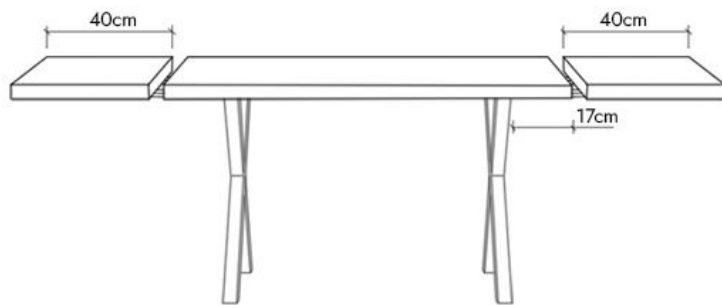

Leg placement specifications for an extendable table

Extension Leaf: +80cm (2x40cm) (+4 Seats)

8 Seater