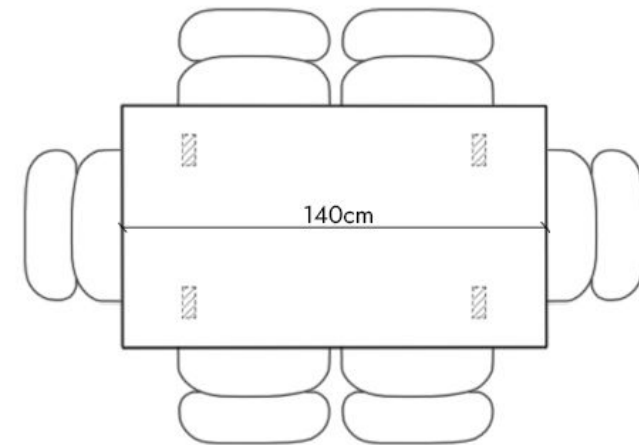

### The Eva Dining Table 120cm

The seating arrangements below the chair width of 52 cm

Leg placement specifications for a non - extendable table

4 Seater

Leg placement specifications for an extendable table

Extension Leaf: +80cm (2x40cm) (+4 Seats)

8 Seater

# The Eva Dining Table 140cm

The seating arrangements below the chair width of 52 cm

Leg placement specifications for a non - extendable table

6 Seater

Leg placement specifications for an extendable table

Extension Leaf: +80cm (2x40cm) (+4 Seats)

10 Seater