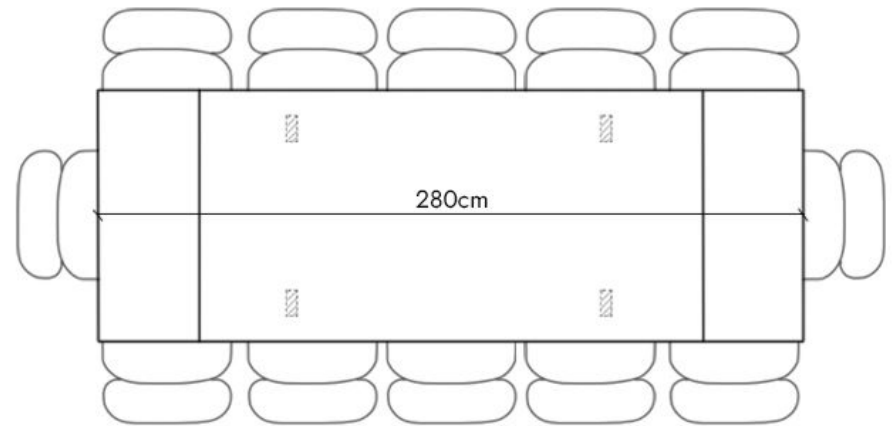

# The Eva Dining Table 180cm

The seating arrangements below the chair width of 52 cm

STOHOME®

Leg placement specifications for a non - extendable table

6 Seater

Leg placement specifications for an extendable table

Extension Leaf: +80cm (2x40cm) (+4 Seats)

10 Seater

# The Eva Dining Table 200cm

The seating arrangements below the chair width of 52 cm

STOHOME®

Leg placement specifications for a non - extendable table

8 Seater

Leg placement specifications for an extendable table

Extension Leaf: +80cm (2x40cm) (+4 Seats)

12 Seater