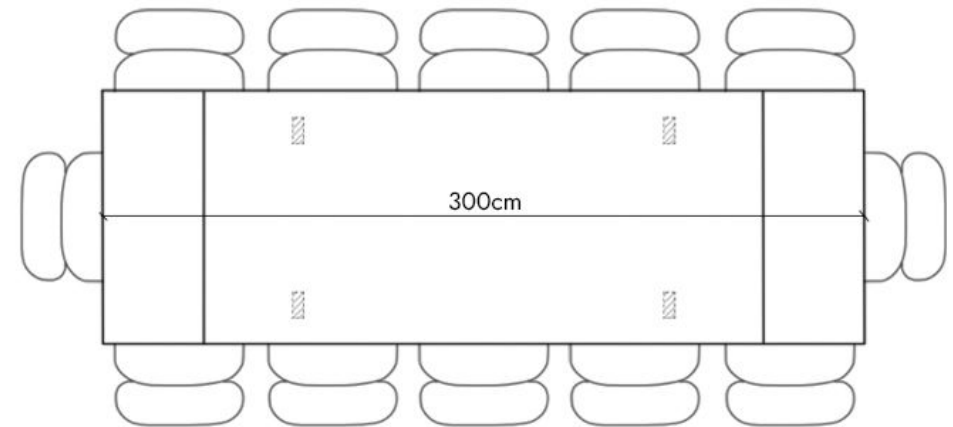

# The Eva Dining Table 200cm

The seating arrangements below the chair width of 52 cm

STOHOME®

Leg placement specifications for a non - extendable table

8 Seater

Leg placement specifications for an extendable table

Extension Leaf: +80cm (2x40cm) (+4 Seats)

12 Seater

# The Eva Dining Table 220cm

The seating arrangements below the chair width of 52 cm

STOHOME®

Leg placement specifications for a non - extendable table

10 Seater

Leg placement specifications for an extendable table