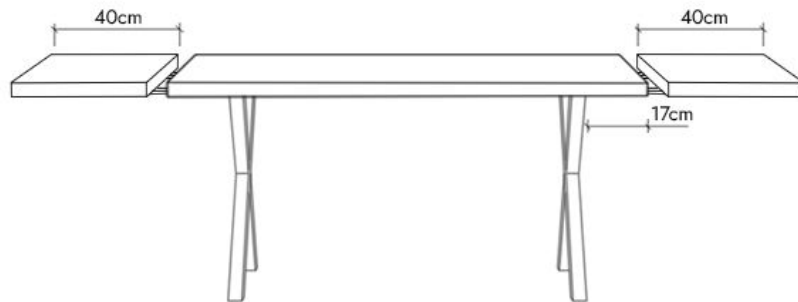

### The Eva Dining Table 120cm

The seating arrangements below the chair width of 52 cm

Leg placement specifications for a non - extendable table

4 Seater

Leg placement specifications for an extendable table

# The Eva Dining Table 140cm

The seating arrangements below the chair width of 52 cm

Leg placement specifications for a non - extendable table

6 Seater

Leg placement specifications for an extendable table

Extension Leaf: +80cm (2x40cm) (+4 Seats)

10 Seater

# The Eva Dining Table 160cm

The seating arrangements below the chair width of 52 cm

Leg placement specifications for a non - extendable table

6 Seater

Leg placement specifications for an extendable table