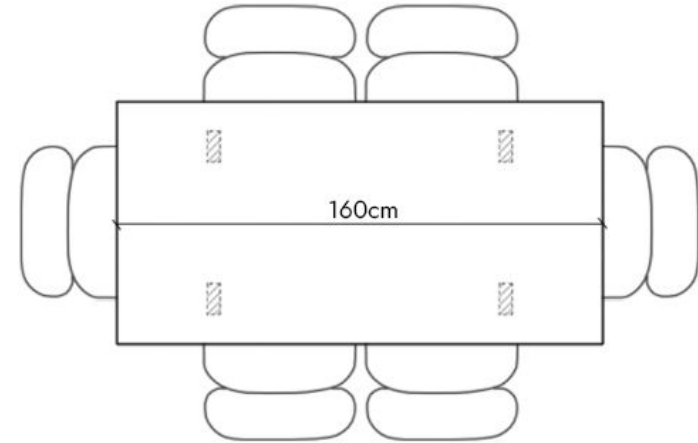

# The Eva Dining Table 140cm

The seating arrangements below the chair width of 52 cm

Leg placement specifications for a non - extendable table

6 Seater

Leg placement specifications for an extendable table

Extension Leaf: +80cm (2x40cm) (+4 Seats)

10 Seater

# The Eva Dining Table 160cm

The seating arrangements below the chair width of 52 cm

Leg placement specifications for a non - extendable table

6 Seater

Leg placement specifications for an extendable table