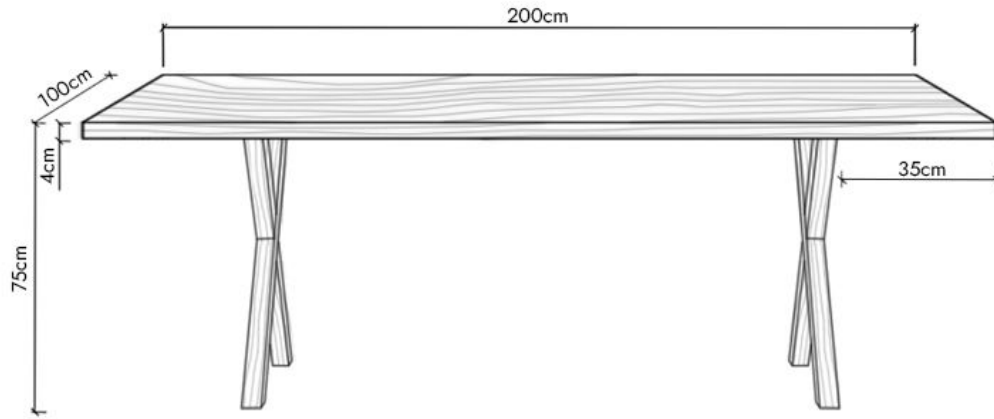

# The Eva Dining Table 180cm

The seating arrangements below the chair width of 52 cm

STOHOME®

Leg placement specifications for a non - extendable table

6 Seater

Leg placement specifications for an extendable table

Extension Leaf: +80cm (2x40cm) (+4 Seats)

10 Seater

# The Eva Dining Table 200cm

The seating arrangements below the chair width of 52 cm

STOHOME®

Leg placement specifications for a non - extendable table

8 Seater

Leg placement specifications for an extendable table