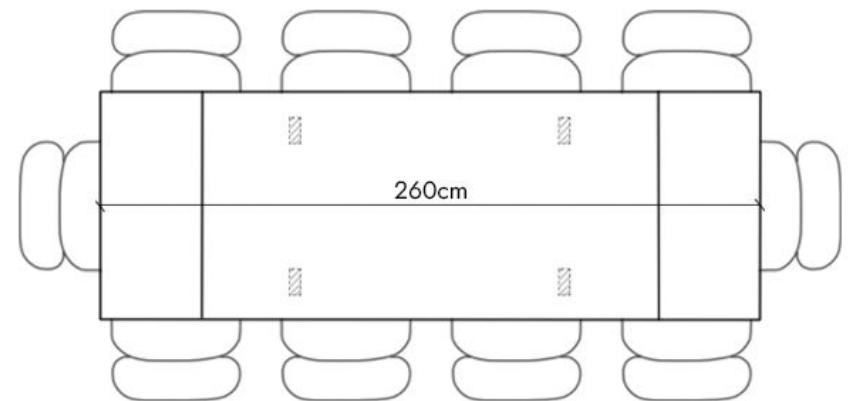

Extension Leaf: +80cm (2x40cm) (+4 Seats)

10 Seater

# The Eva Dining Table 180cm

The seating arrangements below the chair width of 52 cm

STOHOME®

Leg placement specifications for a non - extendable table

6 Seater

Leg placement specifications for an extendable table

# The Eva Dining Table 200cm

The seating arrangements below the chair width of 52 cm

STOHOME®

Leg placement specifications for a non - extendable table

8 Seater

Leg placement specifications for an extendable table