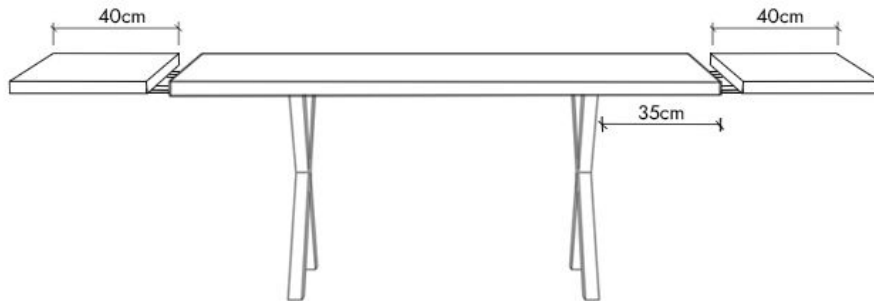

# The Eva Dining Table 140cm

The seating arrangements below the chair width of 52 cm

Leg placement specifications for a non - extendable table

6 Seater

Leg placement specifications for an extendable table

# The Eva Dining Table 160cm

The seating arrangements below the chair width of 52 cm

Leg placement specifications for a non - extendable table

6 Seater

Leg placement specifications for an extendable table

Extension Leaf: +80cm (2x40cm) (+4 Seats)

10 Seater

# The Eva Dining Table 180cm

The seating arrangements below the chair width of 52 cm

STOHOME®

Leg placement specifications for a non - extendable table

6 Seater

Leg placement specifications for an extendable table