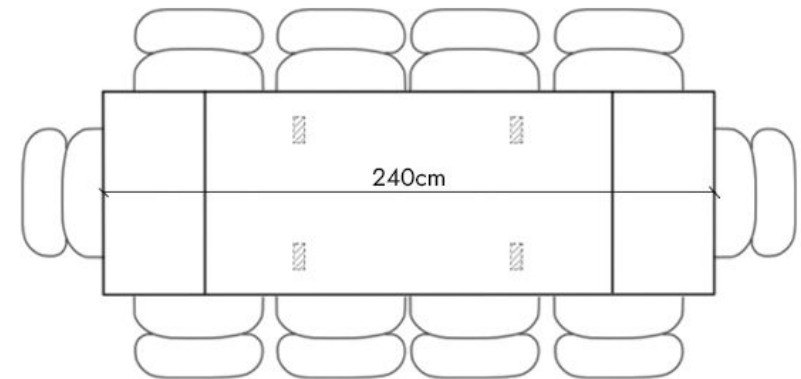

# The Eva Dining Table 140cm

The seating arrangements below the chair width of 52 cm

Leg placement specifications for a non - extendable table

6 Seater

Leg placement specifications for an extendable table

# The Eva Dining Table 160cm

The seating arrangements below the chair width of 52 cm

Leg placement specifications for a non - extendable table

6 Seater

Leg placement specifications for an extendable table

Extension Leaf: +80cm (2x40cm) (+4 Seats)

10 Seater

# The Eva Dining Table 180cm

The seating arrangements below the chair width of 52 cm

STOHOME®

Leg placement specifications for a non - extendable table

6 Seater

Leg placement specifications for an extendable table