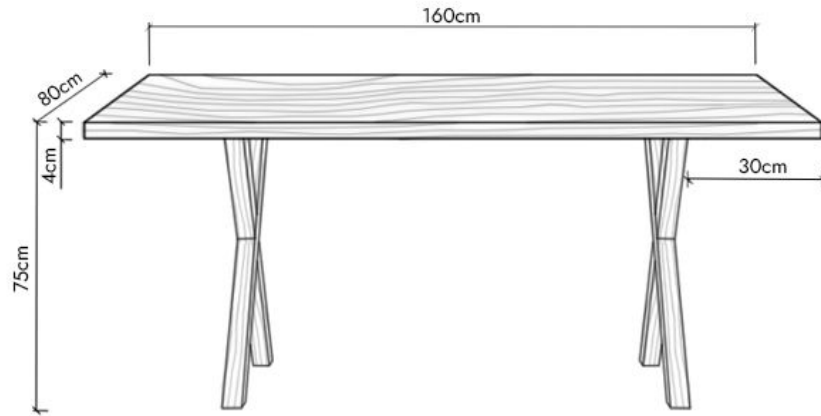

# The Eva Dining Table 140cm

The seating arrangements below the chair width of 52 cm

Leg placement specifications for a non - extendable table

6 Seater

Leg placement specifications for an extendable table

Extension Leaf: +80cm (2x40cm) (+4 Seats)

10 Seater

# The Eva Dining Table 160cm

The seating arrangements below the chair width of 52 cm

Leg placement specifications for a non - extendable table

6 Seater

Leg placement specifications for an extendable table

# The Eva Dining Table 180cm

The seating arrangements below the chair width of 52 cm

STOHOME®

Leg placement specifications for a non - extendable table

6 Seater

Leg placement specifications for an extendable table