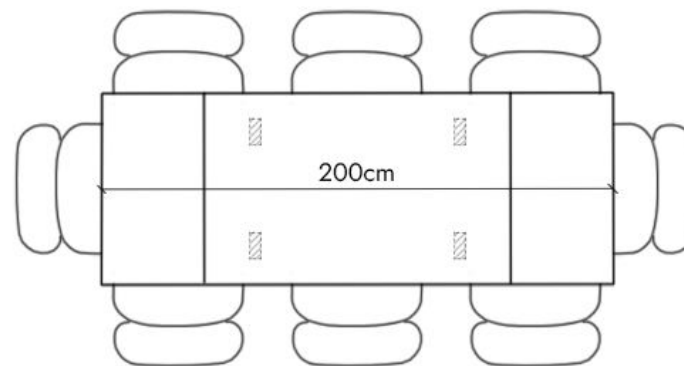

The dimensions and seating positions for the Eva table with X legs  
also apply to the version with Square legs

STOHOME®

### The Eva Dining Table 120cm

The seating arrangements below the chair width of 52 cm

Leg placement specifications for a non - extendable table

4 Seater

Leg placement specifications for an extendable table

Extension Leaf: +80cm (2x40cm) (+4 Seats)

8 Seater

# The Eva Dining Table 140cm

The seating arrangements below the chair width of 52 cm

Leg placement specifications for a non - extendable table

6 Seater

Leg placement specifications for an extendable table