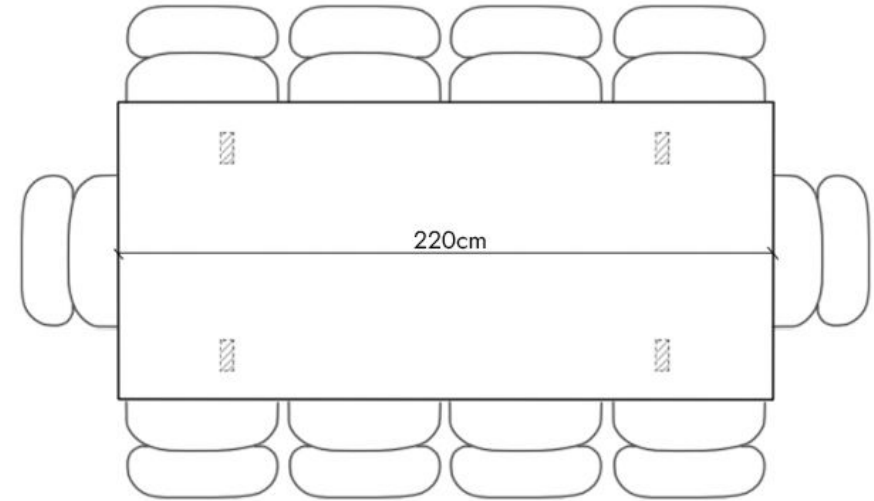

# The Eva Dining Table 180cm

The seating arrangements below the chair width of 52 cm

STOHOME®

Leg placement specifications for a non - extendable table

6 Seater

Leg placement specifications for an extendable table

# The Eva Dining Table 200cm

The seating arrangements below the chair width of 52 cm

STOHOME®

Leg placement specifications for a non - extendable table

8 Seater

Leg placement specifications for an extendable table

Extension Leaf: +80cm (2x40cm) (+4 Seats)

12 Seater

# The Eva Dining Table 220cm

The seating arrangements below the chair width of 52 cm

STOHOME®

Leg placement specifications for a non - extendable table

10 Seater

Leg placement specifications for an extendable table