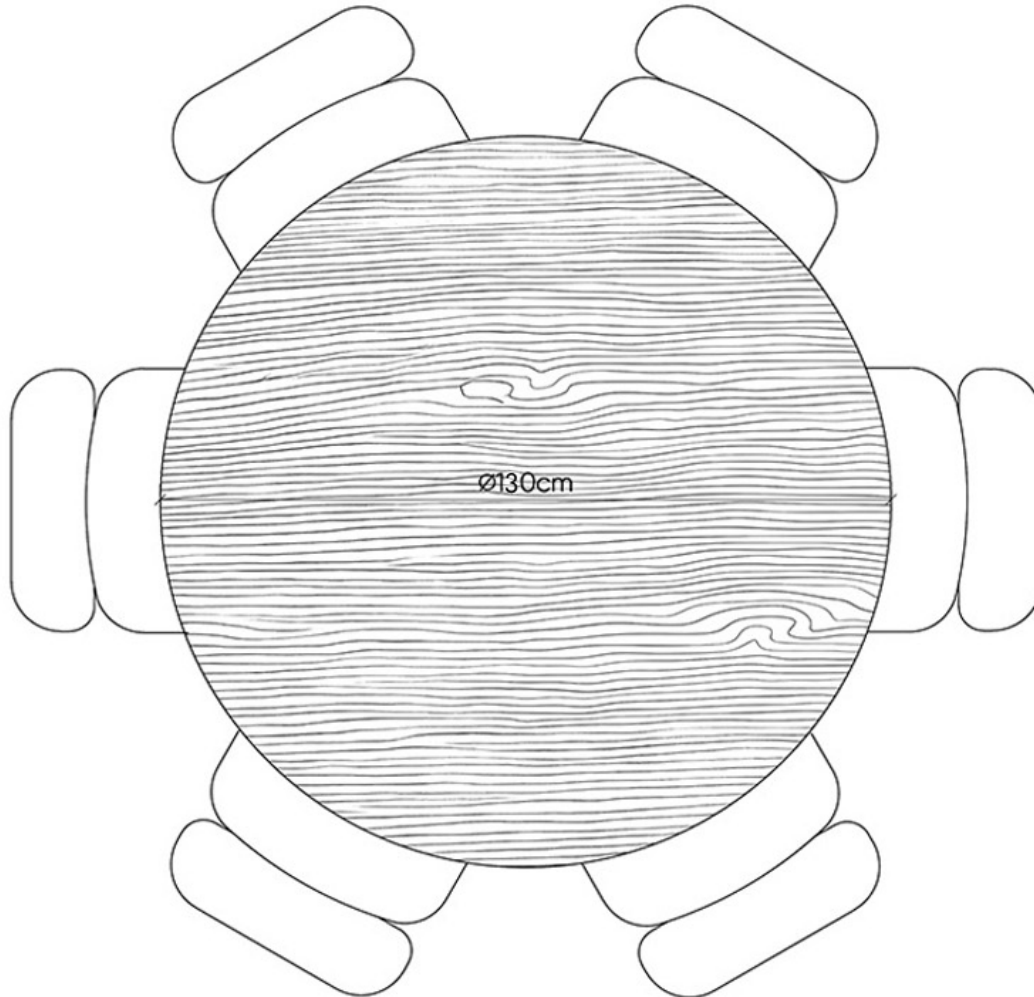

The seating arrangements below show the chair width of 52 cm.

STOHOME®

4 Seater

The seating arrangements below show the chair width of 52 cm.

**STOHOME®**

Extension Options

5 Seater

8 seater  
+50 cm (+3 seats)

The seating arrangements below show the chair width of 52 cm.

**STOHOME®**

Extension Options

6 Seater

9 seater  
+50 cm (+3 seats)

The seating arrangements below show the chair width of 52 cm.

STOHOME®

Extension Options

6 Seater

9 seater  
+50 cm (+3 seats)

The seating arrangements below show the chair width of 52 cm.

STOHOME®

7 Seater

8 Seater

The seating arrangements below show the chair width of 52 cm.

STOHOME®

10 Seater