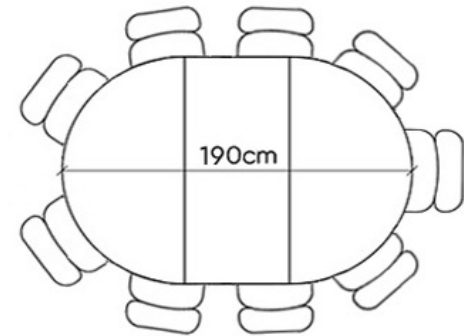

The seating arrangements below show the chair width of 52 cm.

STOHOME®

4 Seater

The seating arrangements below show the chair width of 52 cm.

**STOHOME®**

Extension Options

5 Seater

8 seater  
+50 cm (+3 seats)

The seating arrangements below show the chair width of 52 cm.

**STOHOME®**

Extension Options

6 Seater

9 seater  
+50 cm (+3 seats)

The seating arrangements below show the chair width of 52 cm.

STOHOME®

Extension Options

6 Seater

9 seater  
+50 cm (+3 seats)

The seating arrangements below show the chair width of 52 cm.

STOHOME®

7 Seater

8 Seater

The seating arrangements below show the chair width of 52 cm.

STOHOME®