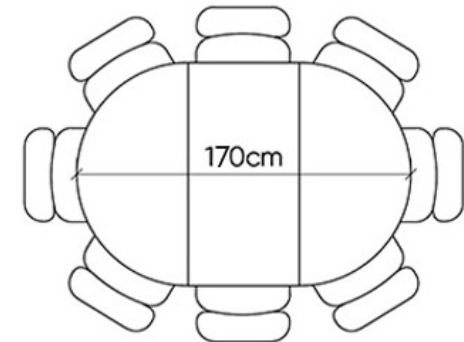

The seating arrangements below show the chair width of 52 cm.

STOHOME®

4 Seater

The seating arrangements below show the chair width of 52 cm.

**STOHOME®**

Extension Options

5 Seater

8 seater  
+50 cm (+3 seats)

The seating arrangements below show the chair width of 52 cm.

**STOHOME®**

Extension Options

6 Seater

9 seater  
+50 cm (+3 seats)

The seating arrangements below show the chair width of 52 cm.

STOHOME®

Extension Options

6 Seater

9 seater  
+50 cm (+3 seats)

The seating arrangements below show the chair width of 52 cm.

STOHOME®

7 Seater

8 Seater

The seating arrangements below show the chair width of 52 cm.

STOHOME®

10 Seater