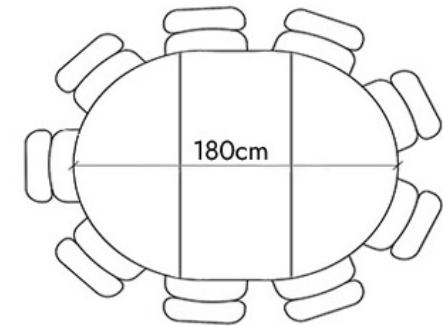

The seating arrangements below show the chair width of 52 cm.

STOHOME®

4 Seater

The seating arrangements below show the chair width of 52 cm.

**STOHOME®**

Extension Options

5 Seater

8 seater  
+50 cm (+3 seats)

The seating arrangements below show the chair width of 52 cm.

**STOHOME®**

Extension Options

6 Seater

9 seater  
+50 cm (+3 seats)

The seating arrangements below show the chair width of 52 cm.

STOHOME®

Extension Options

6 Seater

9 seater  
+50 cm (+3 seats)

The seating arrangements below show the chair width of 52 cm.

STOHOME®

7 Seater

8 Seater

The seating arrangements below show the chair width of 52 cm.

STOHOME®