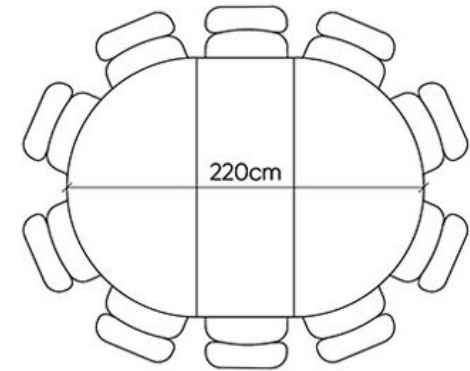

The seating arrangements below show the chair width of 52 cm.

4 Seater

Extension Options

6 seater
+40 cm (+2 seats)

7 seater
+60 cm (+3 seats)

8 seater
+80 cm (+4 seats)

The seating arrangements below show the chair width of 52 cm.

5 Seater

7 seater
+40 cm (+2 seats)

8 seater
+60 cm (+3 seats)

9 seater
+80 cm (+4 seats)

The seating arrangements below show the chair width of 52 cm.

STOHOME®

6 Seater

8 seater
+40 cm (+2 seats)

9 seater
+60 cm (+3 seats)

10 seater
+80 cm (+4 seats)

The seating arrangements below show the chair width of 52 cm.

STOHOME®

7 Seater

9 seater
+40 cm (+2 seats)

10 seater
+60 cm (+3 seats)

11 seater
+80 cm (+4 seats)

The seating arrangements below show the chair width of 52 cm.

STOHOME®

8 Seater

10 seater
+40 cm (+2 seats)

11 seater
+60 cm (+3 seats)

12 seater
+80 cm (+4 seats)