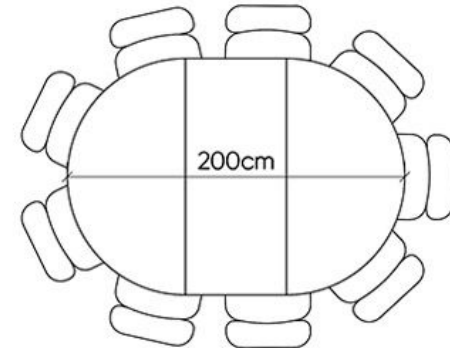

The seating arrangements below show the chair width of 52 cm.

4 Seater

Extension Options

6 seater
+40 cm (+2 seats)

7 seater
+60 cm (+3 seats)

8 seater
+80 cm (+4 seats)

The seating arrangements below show the chair width of 52 cm.

5 Seater

7 seater
+40 cm (+2 seats)

8 seater
+60 cm (+3 seats)

9 seater
+80 cm (+4 seats)

The seating arrangements below show the chair width of 52 cm.

STOHOME®

6 Seater

8 seater
+40 cm (+2 seats)

9 seater
+60 cm (+3 seats)

10 seater
+80 cm (+4 seats)

The seating arrangements below show the chair width of 52 cm.

STOHOME®

7 Seater

9 seater
+40 cm (+2 seats)

10 seater
+60 cm (+3 seats)

11 seater
+80 cm (+4 seats)

The seating arrangements below show the chair width of 52 cm.

STOHOME®

8 Seater

10 seater
+40 cm (+2 seats)

11 seater
+60 cm (+3 seats)

12 seater
+80 cm (+4 seats)