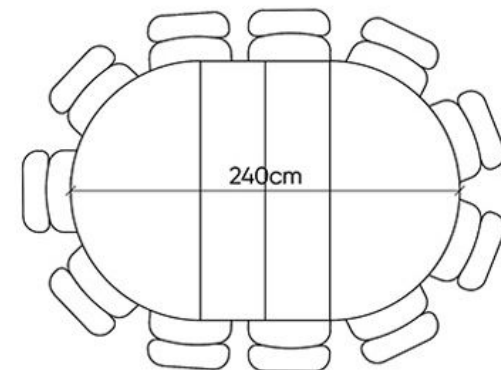

The seating arrangements below show the chair width of 52 cm.

4 Seater

Extension Options

6 seater
+40 cm (+2 seats)

7 seater
+60 cm (+3 seats)

8 seater
+80 cm (+4 seats)

The seating arrangements below show the chair width of 52 cm.

5 Seater

7 seater
+40 cm (+2 seats)

8 seater
+60 cm (+3 seats)

9 seater
+80 cm (+4 seats)

The seating arrangements below show the chair width of 52 cm.

STOHOME®

6 Seater

8 seater
+40 cm (+2 seats)

9 seater
+60 cm (+3 seats)

10 seater
+80 cm (+4 seats)

The seating arrangements below show the chair width of 52 cm.

STOHOME®

7 Seater

9 seater
+40 cm (+2 seats)

10 seater
+60 cm (+3 seats)

11 seater
+80 cm (+4 seats)

The seating arrangements below show the chair width of 52 cm.

STOHOME®

8 Seater

10 seater
+40 cm (+2 seats)

11 seater
+60 cm (+3 seats)

12 seater
+80 cm (+4 seats)