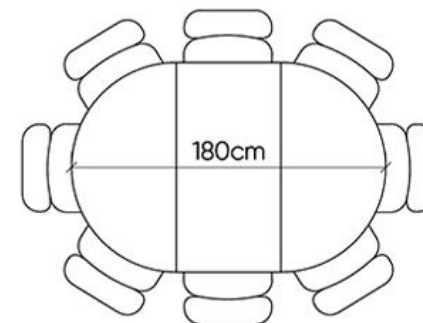

The seating arrangements below show the chair width of 52 cm.

4 Seater

Extension Options

6 seater
+40 cm (+2 seats)

7 seater
+60 cm (+3 seats)

8 seater
+80 cm (+4 seats)

The seating arrangements below show the chair width of 52 cm.

5 Seater

7 seater
+40 cm (+2 seats)

8 seater
+60 cm (+3 seats)

9 seater
+80 cm (+4 seats)

The seating arrangements below show the chair width of 52 cm.

STOHOME®

6 Seater

8 seater
+40 cm (+2 seats)

9 seater
+60 cm (+3 seats)

10 seater
+80 cm (+4 seats)

The seating arrangements below show the chair width of 52 cm.

STOHOME®

7 Seater

9 seater
+40 cm (+2 seats)

10 seater
+60 cm (+3 seats)

11 seater
+80 cm (+4 seats)

The seating arrangements below show the chair width of 52 cm.

STOHOME®

8 Seater

10 seater
+40 cm (+2 seats)

11 seater
+60 cm (+3 seats)

12 seater
+80 cm (+4 seats)