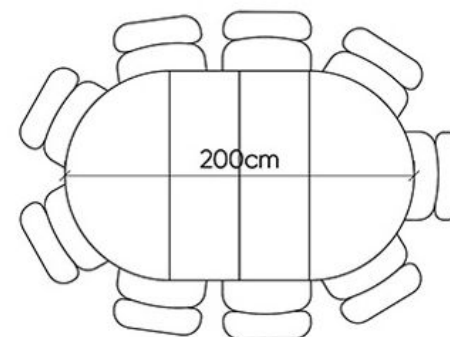

The seating arrangements below show the chair width of 52 cm.

4 Seater

Extension Options

6 seater
+40 cm (+2 seats)

7 seater
+60 cm (+3 seats)

8 seater
+80 cm (+4 seats)

The seating arrangements below show the chair width of 52 cm.

5 Seater

7 seater
+40 cm (+2 seats)

8 seater
+60 cm (+3 seats)

9 seater
+80 cm (+4 seats)

The seating arrangements below show the chair width of 52 cm.

STOHOME®

6 Seater

8 seater
+40 cm (+2 seats)

9 seater
+60 cm (+3 seats)

10 seater
+80 cm (+4 seats)

The seating arrangements below show the chair width of 52 cm.

STOHOME®

7 Seater

9 seater
+40 cm (+2 seats)

10 seater
+60 cm (+3 seats)

11 seater
+80 cm (+4 seats)

The seating arrangements below show the chair width of 52 cm.

STOHOME®

8 Seater

10 seater
+40 cm (+2 seats)

11 seater
+60 cm (+3 seats)

12 seater
+80 cm (+4 seats)