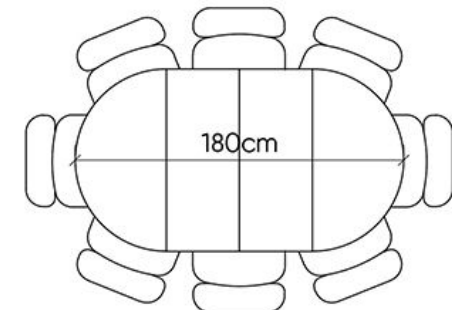

The seating arrangements below show the chair width of 52 cm.

4 Seater

Extension Options

6 seater
+40 cm (+2 seats)

7 seater
+60 cm (+3 seats)

8 seater
+80 cm (+4 seats)

The seating arrangements below show the chair width of 52 cm.

5 Seater

7 seater
+40 cm (+2 seats)

8 seater
+60 cm (+3 seats)

9 seater
+80 cm (+4 seats)

The seating arrangements below show the chair width of 52 cm.

STOHOME®

6 Seater

8 seater
+40 cm (+2 seats)

9 seater
+60 cm (+3 seats)

10 seater
+80 cm (+4 seats)

The seating arrangements below show the chair width of 52 cm.

STOHOME®

7 Seater

9 seater
+40 cm (+2 seats)

10 seater
+60 cm (+3 seats)

11 seater
+80 cm (+4 seats)

The seating arrangements below show the chair width of 52 cm.

STOHOME®

8 Seater

10 seater
+40 cm (+2 seats)

11 seater
+60 cm (+3 seats)

12 seater
+80 cm (+4 seats)