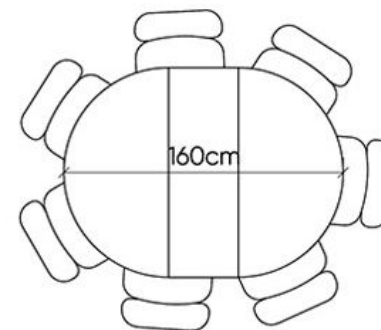

The seating arrangements below show the chair width of 52 cm.

4 Seater

Extension Options

6 seater
+40 cm (+2 seats)

7 seater
+60 cm (+3 seats)

8 seater
+80 cm (+4 seats)

The seating arrangements below show the chair width of 52 cm.

5 Seater

7 seater
+40 cm (+2 seats)

8 seater
+60 cm (+3 seats)

9 seater
+80 cm (+4 seats)

The seating arrangements below show the chair width of 52 cm.

STOHOME®

6 Seater

8 seater
+40 cm (+2 seats)

9 seater
+60 cm (+3 seats)

10 seater
+80 cm (+4 seats)

The seating arrangements below show the chair width of 52 cm.

STOHOME®

7 Seater

9 seater
+40 cm (+2 seats)

10 seater
+60 cm (+3 seats)

11 seater
+80 cm (+4 seats)

The seating arrangements below show the chair width of 52 cm.

STOHOME®

8 Seater

10 seater
+40 cm (+2 seats)

11 seater
+60 cm (+3 seats)

12 seater
+80 cm (+4 seats)