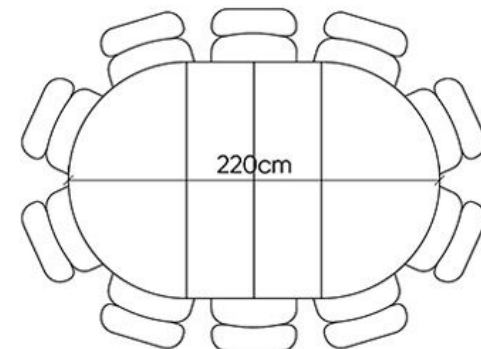

The seating arrangements below show the chair width of 52 cm.

4 Seater

Extension Options

6 seater
+40 cm (+2 seats)

7 seater
+60 cm (+3 seats)

8 seater
+80 cm (+4 seats)

The seating arrangements below show the chair width of 52 cm.

5 Seater

7 seater
+40 cm (+2 seats)

8 seater
+60 cm (+3 seats)

9 seater
+80 cm (+4 seats)

The seating arrangements below show the chair width of 52 cm.

STOHOME®

6 Seater

8 seater
+40 cm (+2 seats)

9 seater
+60 cm (+3 seats)

10 seater
+80 cm (+4 seats)

The seating arrangements below show the chair width of 52 cm.

STOHOME®

7 Seater

9 seater
+40 cm (+2 seats)

10 seater
+60 cm (+3 seats)

11 seater
+80 cm (+4 seats)

The seating arrangements below show the chair width of 52 cm.

STOHOME®

8 Seater

10 seater
+40 cm (+2 seats)

11 seater
+60 cm (+3 seats)

12 seater
+80 cm (+4 seats)