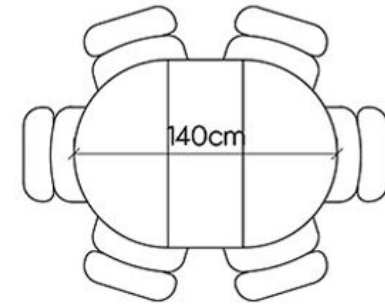

The seating arrangements below show the chair width of 52 cm.

4 Seater

Extension Options

6 seater
+40 cm (+2 seats)

7 seater
+60 cm (+3 seats)

8 seater
+80 cm (+4 seats)

The seating arrangements below show the chair width of 52 cm.

5 Seater

7 seater
+40 cm (+2 seats)

8 seater
+60 cm (+3 seats)

9 seater
+80 cm (+4 seats)

The seating arrangements below show the chair width of 52 cm.

STOHOME®

6 Seater

8 seater
+40 cm (+2 seats)

9 seater
+60 cm (+3 seats)

10 seater
+80 cm (+4 seats)

The seating arrangements below show the chair width of 52 cm.

STOHOME®

7 Seater

9 seater
+40 cm (+2 seats)

10 seater
+60 cm (+3 seats)

11 seater
+80 cm (+4 seats)

The seating arrangements below show the chair width of 52 cm.

STOHOME®

8 Seater

10 seater
+40 cm (+2 seats)

11 seater
+60 cm (+3 seats)

12 seater
+80 cm (+4 seats)