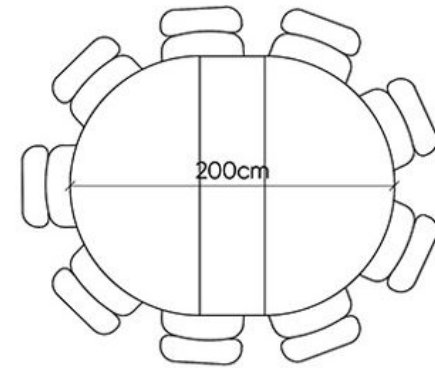

The seating arrangements below show the chair width of 52 cm.

4 Seater

Extension Options

6 seater
+40 cm (+2 seats)

7 seater
+60 cm (+3 seats)

8 seater
+80 cm (+4 seats)

The seating arrangements below show the chair width of 52 cm.

5 Seater

7 seater
+40 cm (+2 seats)

8 seater
+60 cm (+3 seats)

9 seater
+80 cm (+4 seats)

The seating arrangements below show the chair width of 52 cm.

STOHOME®

6 Seater

8 seater
+40 cm (+2 seats)

9 seater
+60 cm (+3 seats)

10 seater
+80 cm (+4 seats)

The seating arrangements below show the chair width of 52 cm.

STOHOME®

7 Seater

9 seater
+40 cm (+2 seats)

10 seater
+60 cm (+3 seats)

11 seater
+80 cm (+4 seats)

The seating arrangements below show the chair width of 52 cm.

STOHOME®

8 Seater

10 seater
+40 cm (+2 seats)

11 seater
+60 cm (+3 seats)

12 seater
+80 cm (+4 seats)