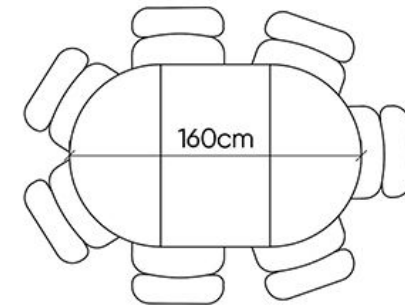

The seating arrangements below show the chair width of 52 cm.

4 Seater

Extension Options

6 seater
+40 cm (+2 seats)

7 seater
+60 cm (+3 seats)

8 seater
+80 cm (+4 seats)

The seating arrangements below show the chair width of 52 cm.

5 Seater

7 seater
+40 cm (+2 seats)

8 seater
+60 cm (+3 seats)

9 seater
+80 cm (+4 seats)

The seating arrangements below show the chair width of 52 cm.

STOHOME®

6 Seater

8 seater
+40 cm (+2 seats)

9 seater
+60 cm (+3 seats)

10 seater
+80 cm (+4 seats)

The seating arrangements below show the chair width of 52 cm.

STOHOME®

7 Seater

9 seater
+40 cm (+2 seats)

10 seater
+60 cm (+3 seats)

11 seater
+80 cm (+4 seats)

The seating arrangements below show the chair width of 52 cm.

STOHOME®

8 Seater

10 seater
+40 cm (+2 seats)

11 seater
+60 cm (+3 seats)

12 seater
+80 cm (+4 seats)