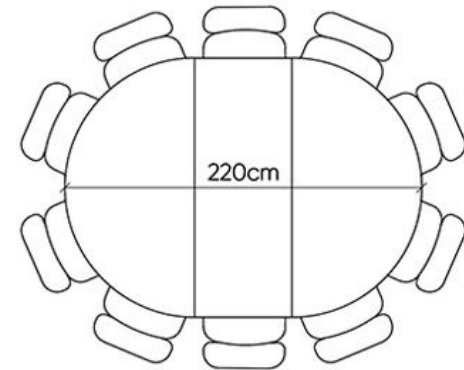

The seating arrangements below show the chair width of 52 cm.

4 Seater

Extension Options

6 seater
+40 cm (+2 seats)

7 seater
+60 cm (+3 seats)

8 seater
+80 cm (+4 seats)

The seating arrangements below show the chair width of 52 cm.

5 Seater

7 seater
+40 cm (+2 seats)

8 seater
+60 cm (+3 seats)

9 seater
+80 cm (+4 seats)

The seating arrangements below show the chair width of 52 cm.

STOHOME®

6 Seater

8 seater
+40 cm (+2 seats)

9 seater
+60 cm (+3 seats)

10 seater
+80 cm (+4 seats)

The seating arrangements below show the chair width of 52 cm.

STOHOME®

7 Seater

9 seater
+40 cm (+2 seats)

10 seater
+60 cm (+3 seats)

11 seater
+80 cm (+4 seats)

The seating arrangements below show the chair width of 52 cm.

STOHOME®

8 Seater

10 seater
+40 cm (+2 seats)

11 seater
+60 cm (+3 seats)

12 seater
+80 cm (+4 seats)