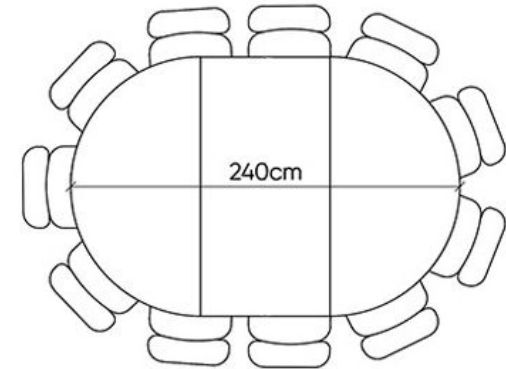

The seating arrangements below show the chair width of 52 cm.

4 Seater

Extension Options

6 seater
+40 cm (+2 seats)

7 seater
+60 cm (+3 seats)

8 seater
+80 cm (+4 seats)

The seating arrangements below show the chair width of 52 cm.

5 Seater

7 seater
+40 cm (+2 seats)

8 seater
+60 cm (+3 seats)

9 seater
+80 cm (+4 seats)

The seating arrangements below show the chair width of 52 cm.

STOHOME®

6 Seater

8 seater
+40 cm (+2 seats)

9 seater
+60 cm (+3 seats)

10 seater
+80 cm (+4 seats)

The seating arrangements below show the chair width of 52 cm.

STOHOME®

7 Seater

9 seater
+40 cm (+2 seats)

10 seater
+60 cm (+3 seats)

11 seater
+80 cm (+4 seats)

The seating arrangements below show the chair width of 52 cm.

STOHOME®

8 Seater

10 seater
+40 cm (+2 seats)

11 seater
+60 cm (+3 seats)

12 seater
+80 cm (+4 seats)