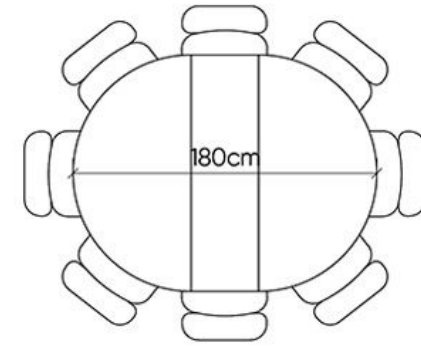

The seating arrangements below show the chair width of 52 cm.

4 Seater

Extension Options

6 seater
+40 cm (+2 seats)

7 seater
+60 cm (+3 seats)

8 seater
+80 cm (+4 seats)

The seating arrangements below show the chair width of 52 cm.

5 Seater

7 seater
+40 cm (+2 seats)

8 seater
+60 cm (+3 seats)

9 seater
+80 cm (+4 seats)

The seating arrangements below show the chair width of 52 cm.

STOHOME®

6 Seater

8 seater
+40 cm (+2 seats)

9 seater
+60 cm (+3 seats)

10 seater
+80 cm (+4 seats)

The seating arrangements below show the chair width of 52 cm.

STOHOME®

7 Seater

9 seater
+40 cm (+2 seats)

10 seater
+60 cm (+3 seats)

11 seater
+80 cm (+4 seats)

The seating arrangements below show the chair width of 52 cm.

STOHOME®

8 Seater

10 seater
+40 cm (+2 seats)

11 seater
+60 cm (+3 seats)

12 seater
+80 cm (+4 seats)